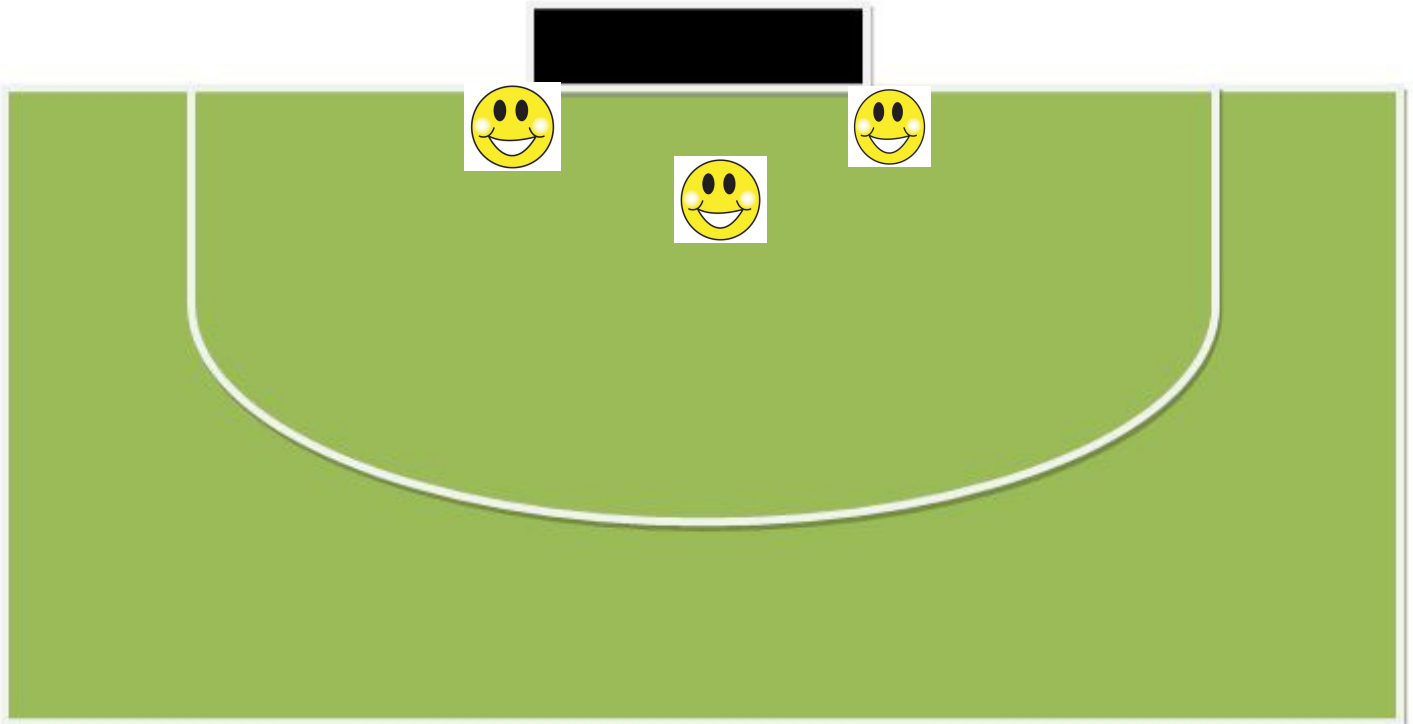

Cage the Cage

- **Strikers LHL - Left hand low**
- **Strikers - In around the Post and Penalty spot**
- **Position body "Open" to see the goal before receiving**
- **Striker to lead to T Spot**
- **Striker on second post**